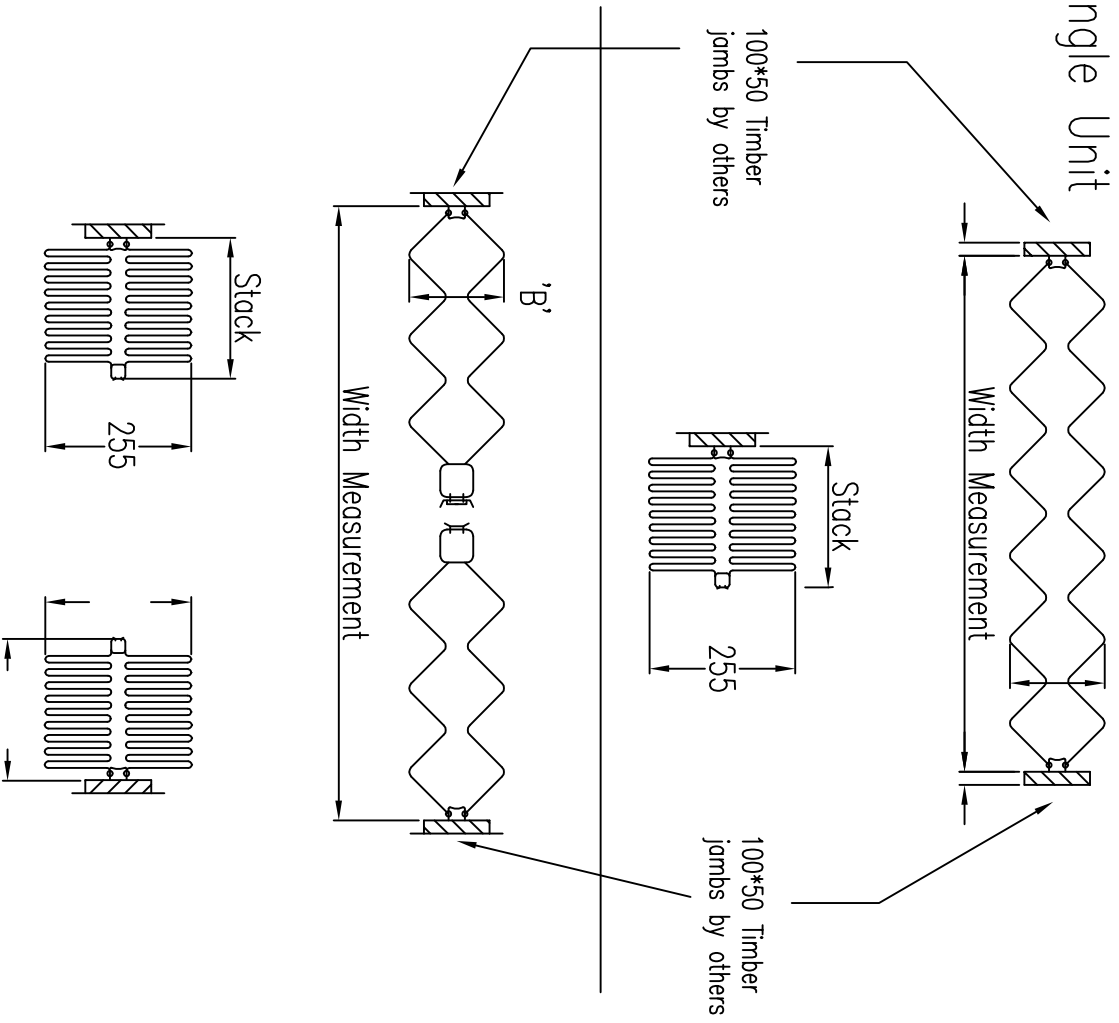

Single Unit

Concealed Head Detail

Exposed Head Detail

Brockhouse Modernfold Ltd
 Key One, 23 The Yarding, Worcester, WR1 1HD
 Tel: 01905 330055 Fax: 01905 330234
 Email: sales@brockhouse.net

SYSTEM:	Series 800	REV & DATE	28/04/2008
TITLE :	Sectional - Abutment Details	DRAWN BY	Andrew Hughes
ALL DIMENSIONS IN MILLIMETRES - DO NOT SCALE ©		DRAWING REF:	800.5