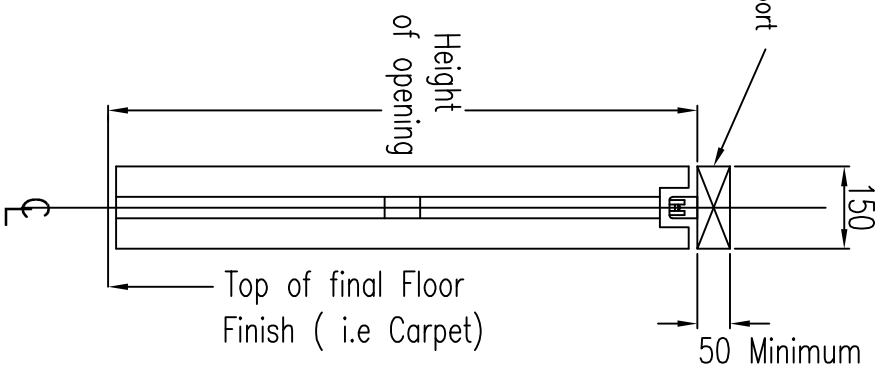

Single Unit

Concealed Head Detail

Exposed Head Detail

Brockhouse Modernfold Ltd
 Key One, 23 The Yarding, Worcester, WR1 1HD
 Tel: 01905 330055 Fax: 01905 330234
 Email: sales@brockhouse.net

SYSTEM:	Series 800	REV & DATE	28/04/2008
TITLE :	Sectional - Abutment Details	DRAWN BY	Andrew Hughes
ALL DIMENSIONS IN MILLIMETRES - DO NOT SCALE ©		DRAWING REF:	800.5