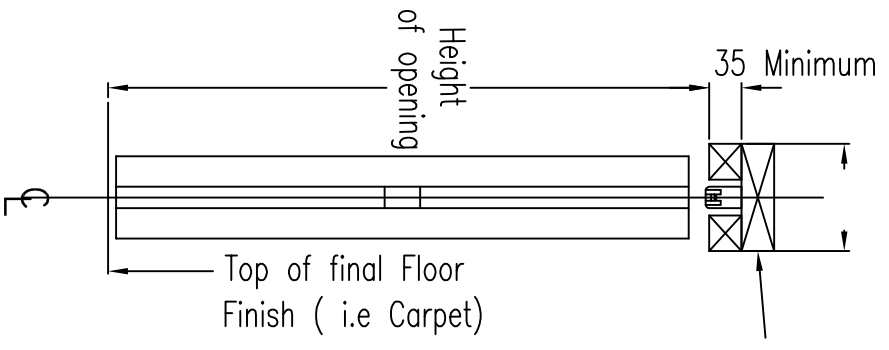

Single Unit

Concealed Head Detail

Exposed Head Detail

Brockhouse Modernfold Ltd
 Key One, 23 The Yarding, Worcester, WR1 1HD
 Tel: 01905 330055 Fax: 01905 330234
 Email: sales@brockhouse.net

SYSTEM:	Series 800	REV & DATE	28/04/2008
TITLE :	Sectional - Abutment Details	DRAWN BY	Andrew Hughes
ALL DIMENSIONS IN MILLIMETRES - DO NOT SCALE ©		DRAWING REF:	800.5