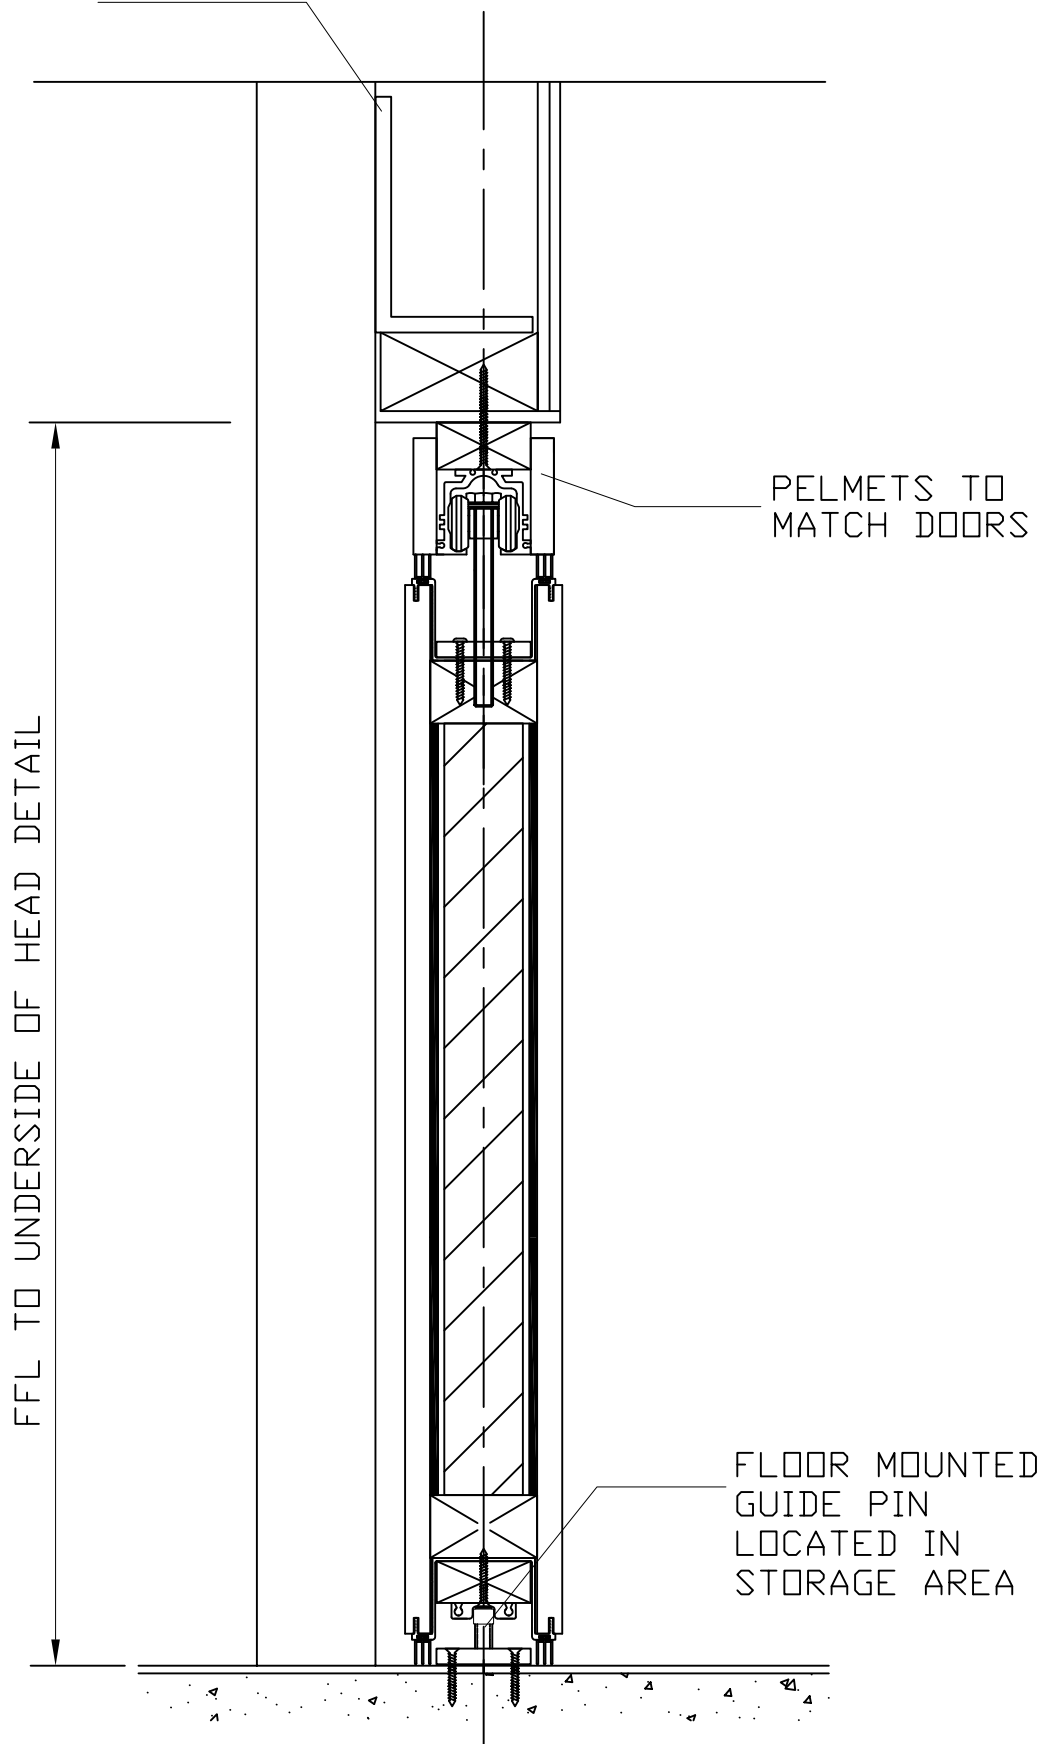

STRUCTURE BY OTHERS

brockhouse

Brockhouse Modernfold Ltd
Kay One, 23 The Tything, Worcester, WR1 1HD
Tel: 01905 330055 Fax: 01905 330234
Email: sales@brockhouse.net

SYSTEM: Series 220

TITLE : Typical Section Thru - Beside Wall

ALL DIMENSIONS IN MILLIMETRES - DO NOT SCALE

REV & DATE
28/04/2008

DRAWN BY
Andrew Hughes

DRAWING REF: 220.5